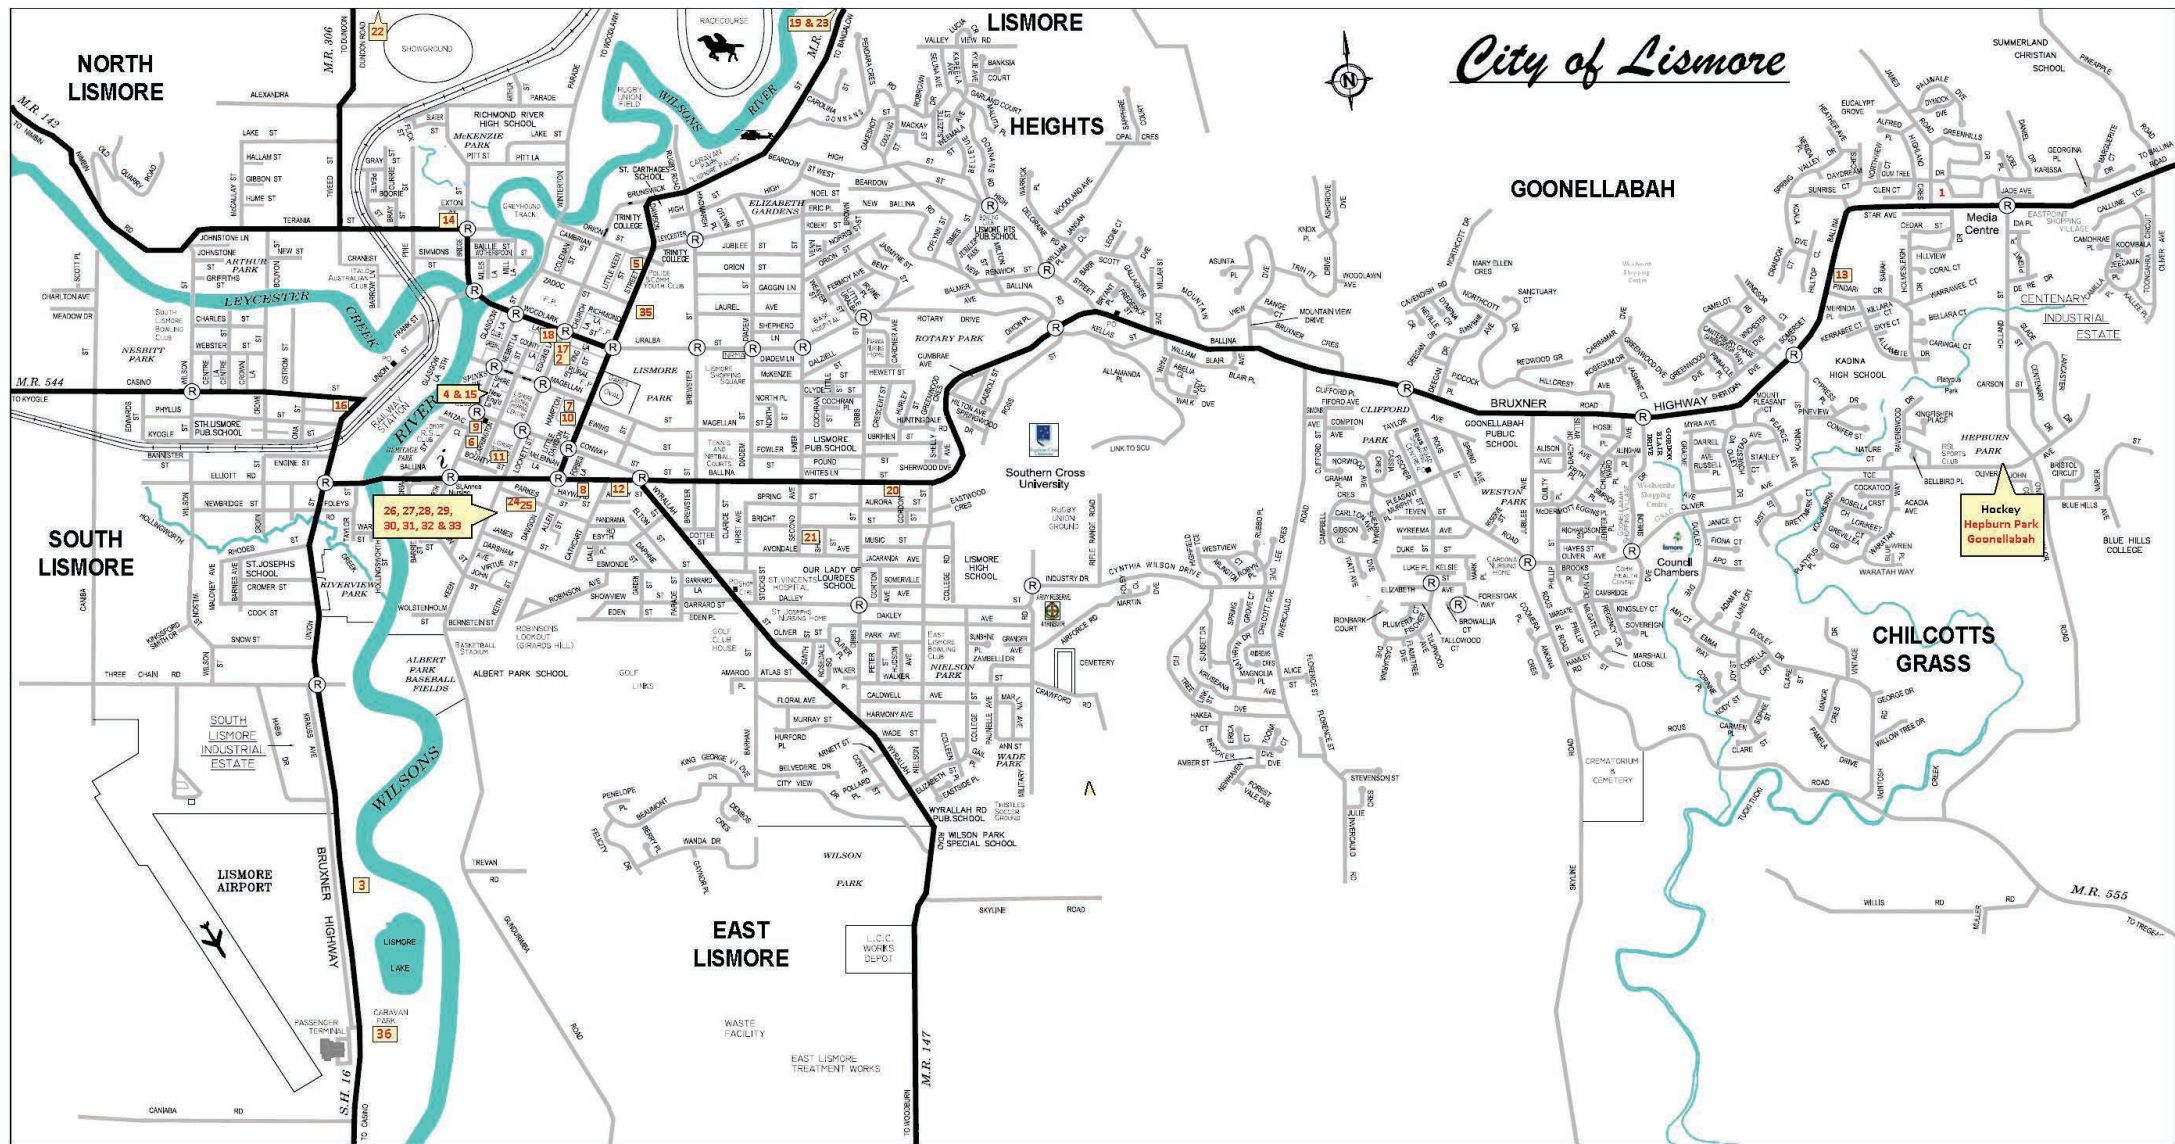

The Ramada Resort Complex
2 Martin St, Ballina
Phone: 6618 1194
www.indianmumtaj.com.au

BALLINA

MAP B1

WEST BALLINA

EAST BALLINA

SOUTH BALLINA

ballina beach village

No	Name	Location	Phone No.	No	Name	Location	Phone No.
1	Arcadia Motel	3 James Rd, Goonellabah	6624 1999	19	The Eltham Hotel	441 Eltham Rd, Eltham (15.8km from CBD)	6624 1999
2	AZA Motel	114 Keen St, Lismore	6621 9499	20	Melville House	267 Ballina Rd, Lismore	6621 9499
3	Best Western Lakeside Motel	100 Bruxner Hwy, South Lismore	6621 7376	21	Elindale House	34 Second Ave, Lismore	6621 7376
4	Centrepont Comfort Inn Motel	202 Molesworth St, Lismore	6621 8877	22	Belle La Vie Bed and Breakfast	14 Dunromin Drive, Modanville (22km from CBD)	6621 8877
5	Dawson Motor Inn	25 Dawson St, Lismore	6621 8100	23	Halls Country Cottages	188 Numulgi Rd, Numulgi (10km from CBD)	6621 8100
6	Karinga Motel	258 Molesworth St, Lismore	6621 2787	24	Self-Contained House	15 Parkes St, Lismore	6621 2787
7	Lismore City Motor Inn	129 Magellan St, Lismore	6621 4455	25	Self-Contained House	17 Parkes St, Lismore	6621 4455
8	Lismore Gateway Motel	99 Ballina Rd, Lismore	6621 5688	26	Self-Contained House	246 Keen St, Lismore	6621 5688
9	Shiban's New Olympic Motel	244 Molesworth St, Lismore	6621 9900	27	Self-Contained House	250A Keen St, Lismore	6621 9900
10	Sisley Motel	111 Dawson St, Lismore	6621 9888	28	Self-Contained House	252A Keen St, Lismore	6621 9888
11	Lismore Bounty Motel	241 Keen St, Lismore	6622 7622	29	Self-Contained House	252A Keen St, Lismore (downstairs apartment)	6622 7622
12	Lismore Wilson Motel	119 Ballina Rd, Lismore	6622 3383	30	Self-Contained House	254 Keen St, Lismore	6622 3383
13	Goonellabah Tavern and Motel	747 Bruxner Hwy Goonellabah	6625 1290	31	Self-Contained House	254A Keen St, Lismore (downstairs apartment)	6625 1290
14	Northern Rivers Hotel	72 Bridge St, Lismore	6621 5797	32	Self-Contained House	254 Keen St, Lismore (apartment in back yard)	6621 5797
15	Civic Hotel	210 Molesworth St, Lismore	6621 9001	33	Self-Contained House	254d Keen St, Lismore (apartment in back yard)	6621 9001
16	Station Hotel	2 Casino St, Lismore	6621 5966	34	Self-Contained House	163 Dawson St, Lismore	6621 5966
17	The New Tattersalls Hotel	108 Keen St, Lismore	6621 4729	35	Lismore Central Tourist Park	60 Dawson St, Lismore	6621 4729
18	Gollan Hotel	73 Keen St, Lismore	6622 1225	36	Lismore Lake Holiday Park	156 Bruxner Hwy, South Lismore	6622 1225